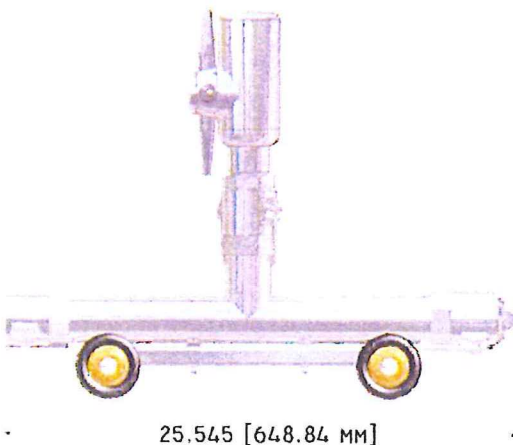

## Product Data Sheet

Product : Trolley/Cart  
Model : 177601-01

# BUTTERWORTH

The Butterworth Trolley is designed for use with the Type LT, LTQ, and BC spray nozzles... specifically in portable cleaning applications. The trolley is designed to fit through most man ways with or without the spray nozzle attached. The trolley comes complete with quick disconnect couplings for easy connection to the spray nozzle and for connection in series is more than one trolley is needed for a cleaning application. The trolley is shipped with a plug on one end in case it is used singularly.

### Industries

- Brewing
- Distilleries
- Wineries
- Food
- Others...

10.020 [254.50 MM]

19.202 [487.73 MM]