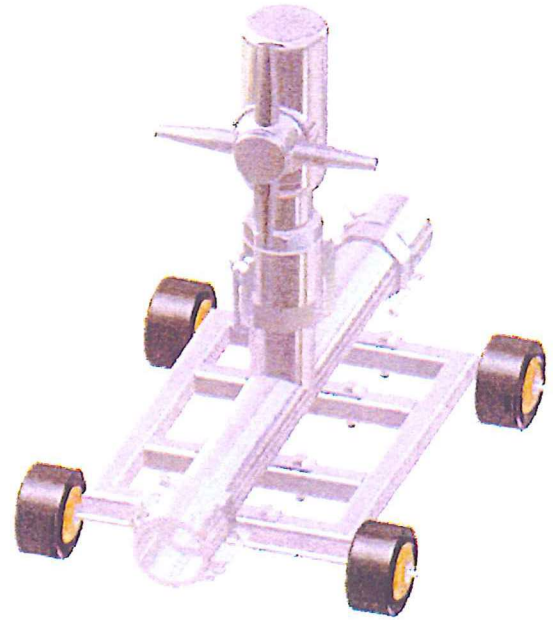

## Product Data Sheet

Product : Trolley/Cart  
Model : 177601-01

# BUTTERWORTH

The Butterworth Trolley is designed for use with the Type LT, LTQ, and BC spray nozzles... specifically in portable cleaning applications. The trolley is designed to fit through most man ways with or without the spray nozzle attached. The trolley comes complete with quick disconnect couplings for easy connection to the spray nozzle and for connection in series is more than one trolley is needed for a cleaning application. The trolley is shipped with a plug on one end in case it is used singularly.

### Industries

- Brewing
- Distilleries
- Wineries
- Food
- Others...

10.020 [254.50 MM]

19.202 [487.73 MM]

### Specifications - Summary