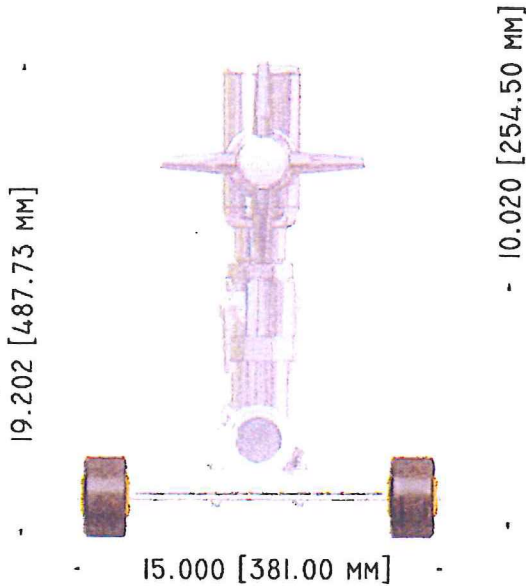

Product Data Sheet

Product : Trolley/Cart
Model : 177601-01

BUTTERWORTH

The Butterworth Trolley is designed for use with the Type LT, LTQ, and BC spray nozzles... specifically in portable cleaning applications. The trolley is designed to fit through most man ways with or without the spray nozzle attached. The trolley comes complete with quick disconnect couplings for easy connection to the spray nozzle and for connection in series is more than one trolley is needed for a cleaning application. The trolley is shipped with a plug on one end in case it is used singularly.

Industries

- Brewing
- Distilleries
- Wineries
- Food
- Others...

10.020 [254.50 MM]